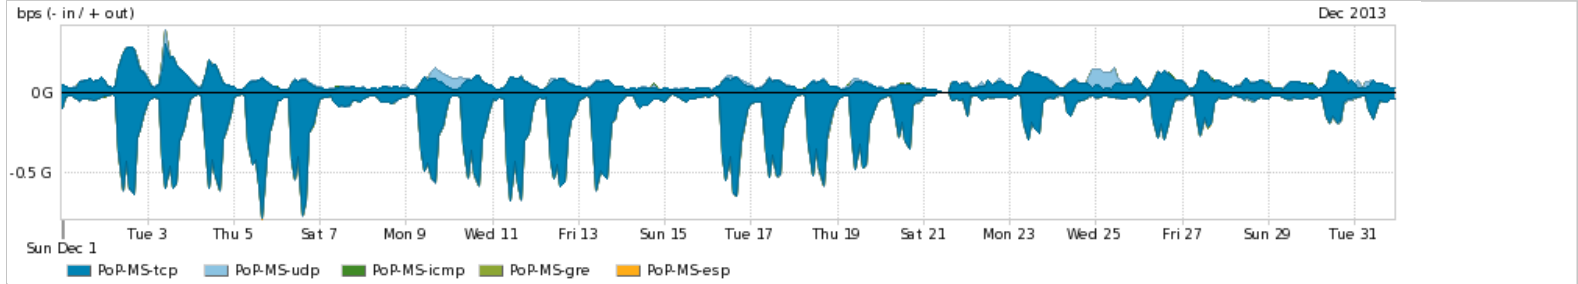

PROFILE	APPLICATION	IN	OUT	TOTAL
☒	PoP-MS	rsync		633.71 Kbps	875.86 Kbps
☐	PoP-MS	sip		478.09 Kbps	849.67 Kbps
☐	PoP-MS	smtp		489.15 Kbps	740.43 Kbps
☐	PoP-MS	dns		210.86 Kbps	517.67 Kbps
☐	PoP-MS	ssh		93.61 Kbps	371.55 Kbps

Distribuição do tráfego do PoP-MS por protocolo

Average | Max | PCT95

	PROFILE	PROTOCOL	IN	OUT	TOTAL
☒	PoP-MS	tcp		157.36 Mbps	212.08 Mbps
☒	PoP-MS	udp		1.90 Mbps	9.73 Mbps
☒	PoP-MS	icmp		129.09 Kbps	259.33 Kbps
☒	PoP-MS	gre		27.96 Kbps	172.00 Kbps
☐	PoP-MS	ipv6		2.52 Kbps	16.71 Kbps
☒	PoP-MS	esp		726.00 bps	1.56 Kbps
☐	PoP-MS	ipv6-frag		0.00 bps	0.00 bps
☐	PoP-MS	177		0.00 bps	0.00 bps
☐	PoP-MS	rsvp		0.00 bps	0.00 bps
☐	PoP-MS	143		0.00 bps	0.00 bps

For assistance with this product, please contact support@arbornetworks.com.