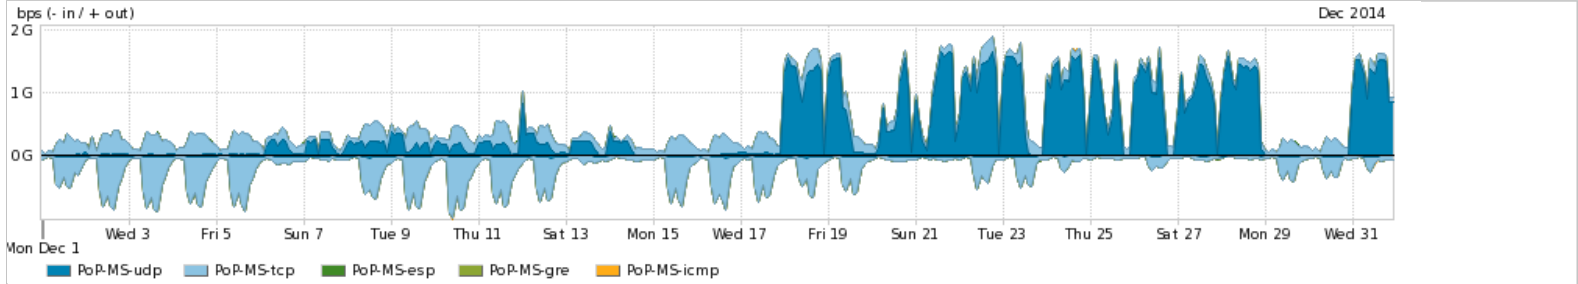

PROFILE	APPLICATION	IN	OUT	TOTAL
☐	PoP-MS	kerberos	101.00 bps	2.43 Mbps
☐	PoP-MS	dns	243.24 Kbps	2.01 Mbps
☒	PoP-MS	rsync	1.25 Mbps	542.41 Kbps
☐	PoP-MS	macromedia-fcs	1.27 Mbps	73.19 Kbps
☐	PoP-MS	smtp	485.63 Kbps	416.35 Kbps

Distribuição do tráfego do PoP-MS por protocolo

Average | Max | PCT95

PROFILE	PROTOCOL	IN	OUT	TOTAL
☒	PoP-MS	udp	5.27 Mbps	425.66 Mbps
☒	PoP-MS	tcp	217.98 Mbps	162.30 Mbps
☒	PoP-MS	esp	167.25 Kbps	303.03 Kbps
☒	PoP-MS	gre	108.38 Kbps	271.40 Kbps
☒	PoP-MS	icmp	158.46 Kbps	197.78 Kbps
☐	PoP-MS	ipv6	737.00 bps	485.00 bps
☐	PoP-MS	sctp	7.00 bps	0.00 bps

For assistance with this product, please contact support@arbornetworks.com.